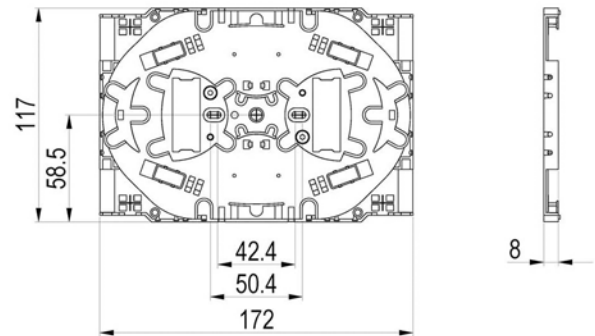

Pigtail strain relief ( $\varnothing=0,9$  mm) can be mounted at entrance to ZK-06/K;

on the side of splice cassette there are holes for mounting special plastic

hinges which enable fast review of splice cassettes ZK-06/K.

Material: ABS plastic, black

Cassette dimensions:

172 mm x 116 mm x 8 mm (l x w x h).

### Splice cassette cover ZK 06/P

Splice cassette 06 (ZK-06/K) has a special cover (ZK-06/P) which mounts without screws.

Material: ABS plastic, black

Cover dimensions:

172 mm x 116 mm x 2 mm (l x w x h).